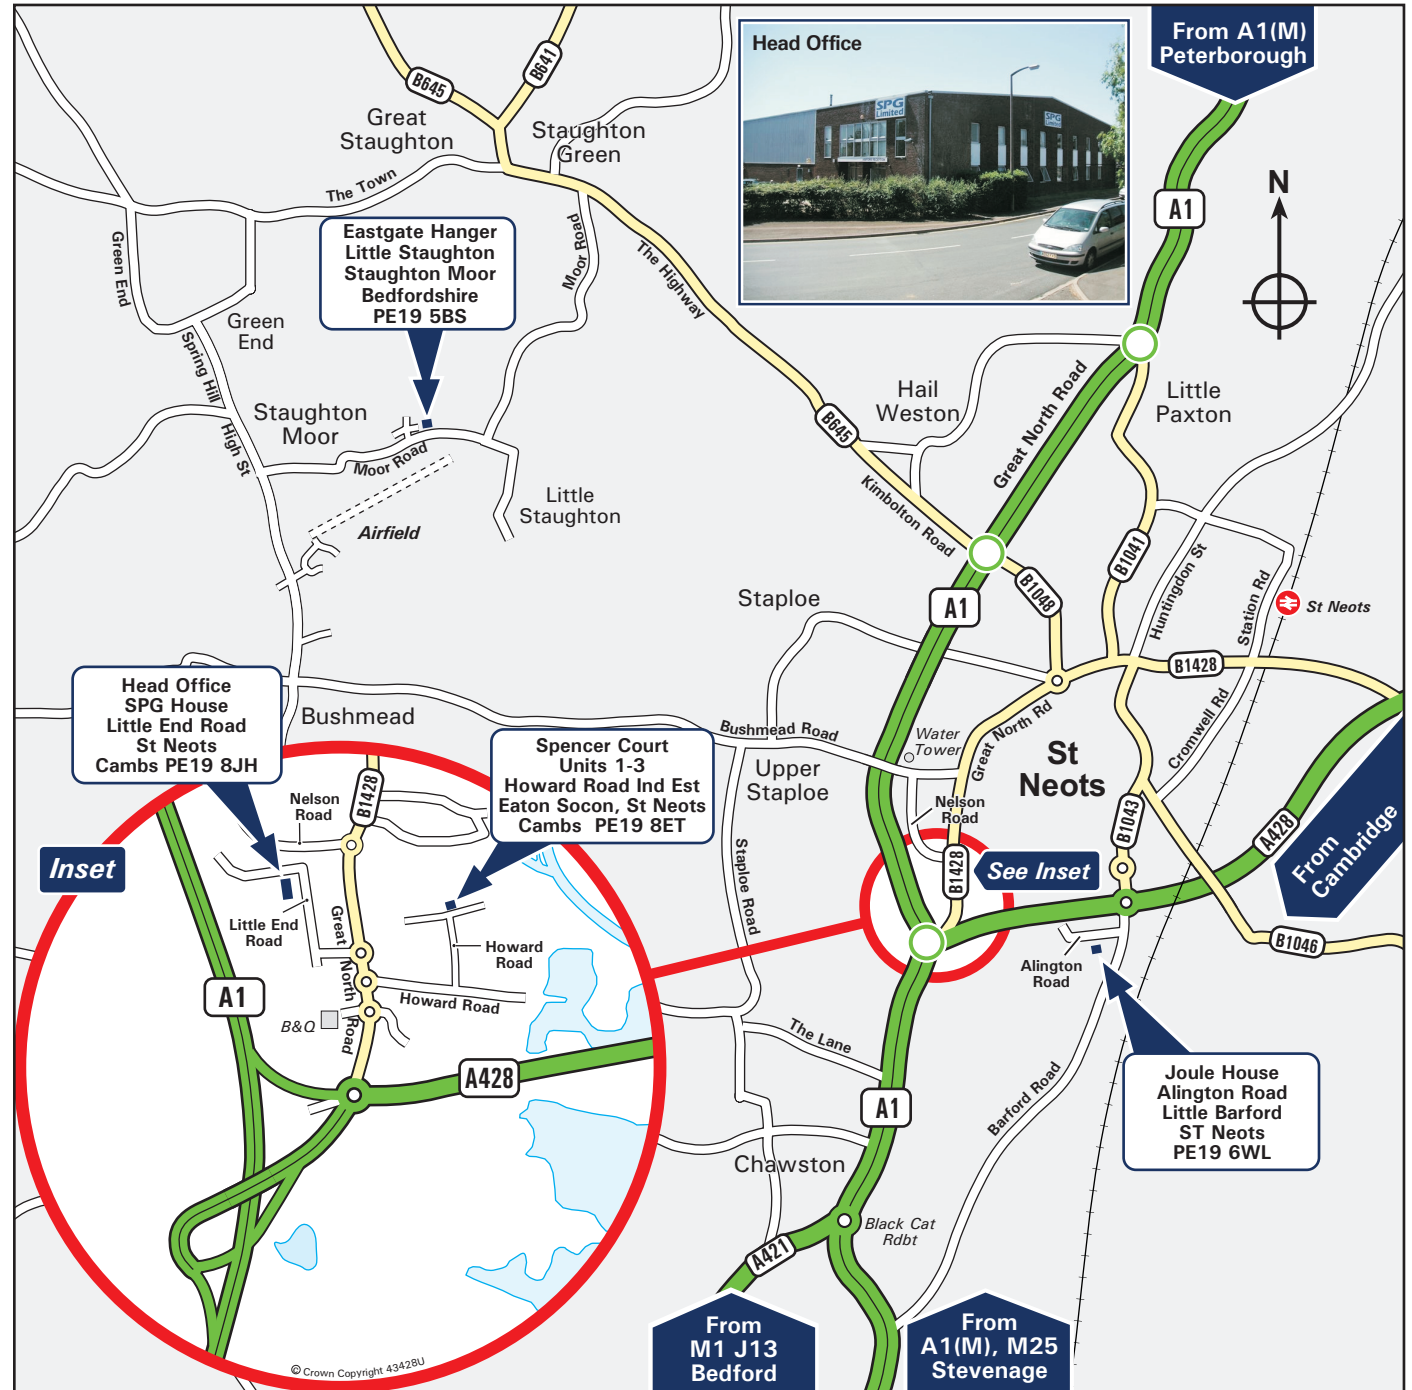

From Cambridge

- Leave Cambridge via the A1303 towards M11 junction 13.
- Continue over the M11 and at the next roundabout take the second exit to join the A428 towards St Neots.
- Remain on the A428 for Approx 15 miles and at the roundabout junction prior to joining the A1, take the fourth exit onto the B1428
- Continue ahead and at the third roundabout turn left onto Little End Road, and continue to follow the road around for 100 metres.
- We are situated on the left hand side.

Directions to the Airfields

- To reach the Airfields you need to start your journey on Nelson Road and then turn left onto Bushmead Road heading towards Bushmead, at the crossroads in Bushmead turn right towards Little Staughton and Westgate.

Joule House
Alington Road
Little Barford
ST Neots
PE19 6WL

Inset

See Inset

From
M1 J13
Bedford

From
A1(M), M25
Stevenage