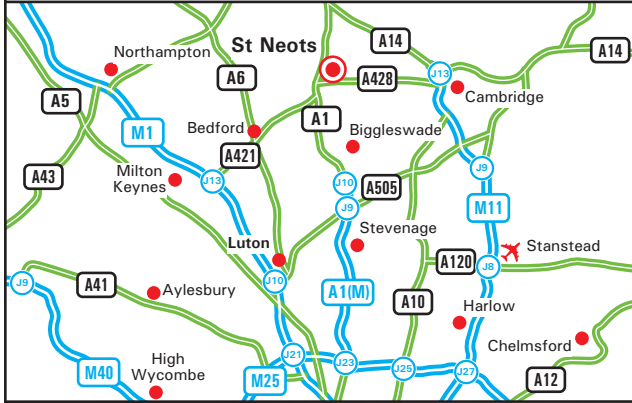

SPG Limited

Head Office
SPG House
Little End Road
St Neots
Cambs PE19 8JH

Tel: 01480 403099 - Fax: 01480 406638
email: reception@spgltd.co.uk - www.spgltd.co.uk

From The A1

- Leave the A1 at the junction with the A428, and at the roundabout take the B4128 towards St Neots.
- Continue ahead and at the third roundabout turn left onto Little End Road, and continue to follow the road around for 100 metres.
- We are situated on the left hand side.

From Cambridge

- Leave Cambridge via the A1303 towards M11 junction 13.
- Continue over the M11 and at the next roundabout take the second exit to join the A428 towards St Neots.
- Remain on the A428 for Approx 15 miles and at the roundabout junction prior to joining the A1, take the fourth exit onto the B1428
- Continue ahead and at the third roundabout turn left onto Little End Road, and continue to follow the road around for 100 metres.
- We are situated on the left hand side.

Directions to the Airfields

- To reach the Airfields you need to start your journey on Nelson Road and then turn left onto Bushmead Road heading towards Bushmead, at the crossroads in Bushmead turn right towards Little Staughton and Westgate.

Joule House
Alington Road
Little Barford
ST Neots
PE19 6WL

Inset

See Inset

From
M1 J13
Bedford

From
A1(M), M25
Stevenage